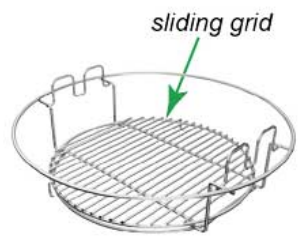

slides back 5.75" allowing easier access to lower tier

Hook provides positive stop when sliding forward

Hook provides prevents grid from tipping when slid back

OUT-OF-THE-BOX FUNCTIONALITY

two-tier direct

Large ss cooking grid

two-tier indirect

Large convEGGtor

COWBOY

sliding grid

Small/MiniMax cast iron grid

cowboy setup with shelf

GRID HANDLER

Stainless Steel Grid

Stainless Steel Grid

Cast Iron Halfmoon Grids