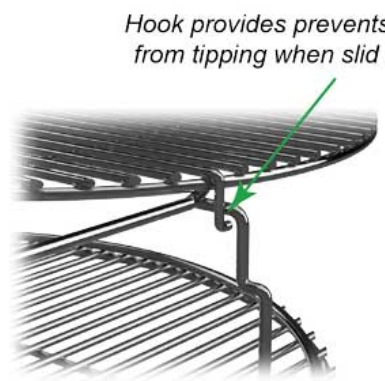

slides back 5.75" allowing easier access to lower tier

Hook provides positive stop when sliding forward

Hook provides prevents grid from tipping when slid back

OUT-OF-THE-BOX FUNCTIONALITY

two-tier direct

Large ss cooking grid

two-tier indirect

Large convEGGtor

COWBOY

sliding grid

Small/MiniMax cast iron grid

cowboy setup with shelf

GRID HANDLER