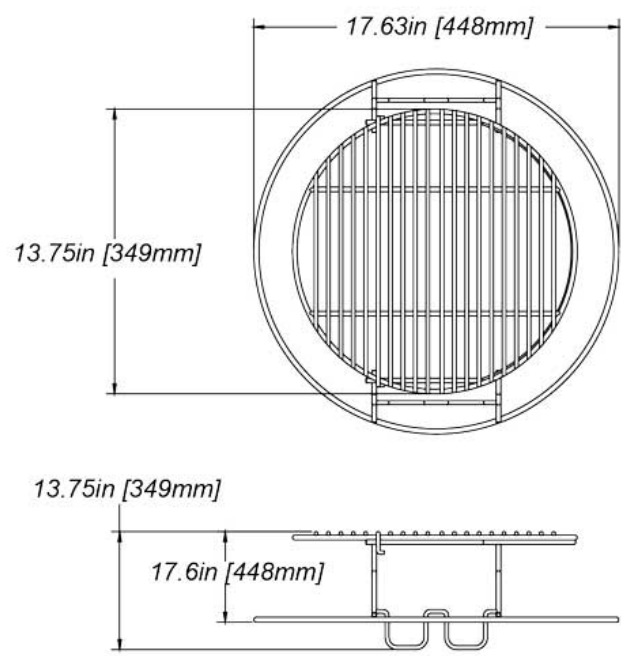

slides back 5.75" allowing easier access to lower tier

Hook provides positive stop when sliding forward

Hook provides prevents grid from tipping when slid back

OUT-OF-THE-BOX FUNCTIONALITY

two-tier direct

Large ss cooking grid

two-tier indirect

Large convEGGtor

COWBOY

sliding grid

Small/MiniMax cast iron grid

cowboy setup with shelf

GRID HANDLER