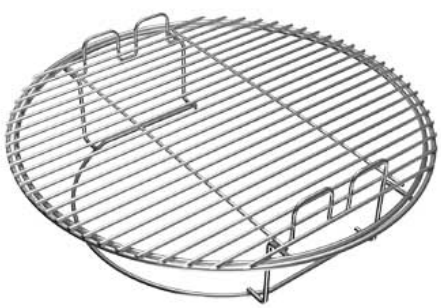

slides back 5.75" allowing easier access to lower tier

Hook provides positive stop when sliding forward

Hook provides prevents grid from tipping when slid back

OUT-OF-THE-BOX FUNCTIONALITY

two-tier direct

Large ss cooking grid

two-tier indirect

Large convEGGtor

COWBOY

sliding grid

Small/MiniMax cast iron grid

cowboy setup with shelf

GRID HANDLER

Stainless Steel Grid

Stainless Steel Grid

Cast Iron Halfmoon Grids