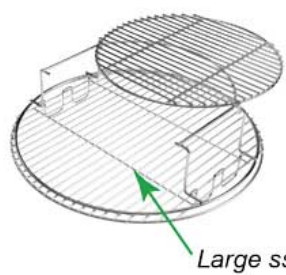

slides back 5.75" allowing easier access to lower tier

Hook provides positive stop when sliding forward

Hook provides prevents grid from tipping when slid back

OUT-OF-THE-BOX FUNCTIONALITY

two-tier direct

Large ss cooking grid

two-tier indirect

Large convEGGtor

COWBOY

sliding grid

Small/MiniMax cast iron grid

cowboy setup with shelf

GRID HANDLER