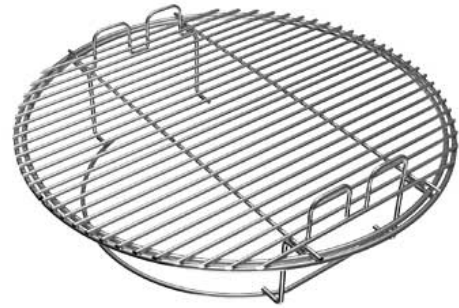

slides back 5.75" allowing easier access to lower tier

Hook provides positive stop when sliding forward

Hook provides prevents grid from tipping when slid back

OUT-OF-THE-BOX FUNCTIONALITY

two-tier direct

Large ss cooking grid

two-tier indirect

Large convEGGtor

COWBOY

sliding grid

Small/MiniMax cast iron grid

cowboy setup with shelf

GRID HANDLER

Stainless Steel Grid

Stainless Steel Grid

Cast Iron Halfmoon Grids