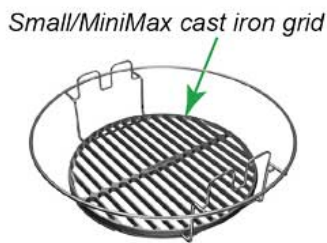

slides back 5.75" allowing easier access to lower tier

Hook provides positive stop when sliding forward

Hook provides prevents grid from tipping when slid back

OUT-OF-THE-BOX FUNCTIONALITY

two-tier direct

Large ss cooking grid

two-tier indirect

Large convEGGtor

COWBOY

sliding grid

Small/MiniMax cast iron grid

cowboy setup with shelf

GRID HANDLER

Stainless Steel Grid

Stainless Steel Grid

Cast Iron Halfmoon Grids