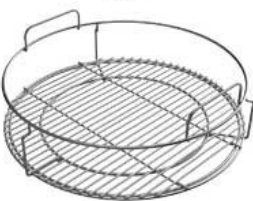

sized for gloved hands

OUT-OF-THE-BOX FUNCTIONALITY

USED WITH convEGGtor

Large EGG stainless steel cooking grid

raised direct

convEGGtor handler

HALF GRIDS

HALF STONE

can be used interchangeably

x1

x2

x2

x2

x2 + stainless steel grid

Large EGG stainless steel cooking grid

two-zone
direct and indirect zones

'no burn-zone' indirect
two half stones put together will
create a large indirect cook
area with no burn zones

larger pizza
two half stones put together will
create a larger pizza stone

Large EGG stainless steel cooking grid