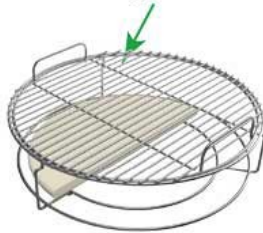

sized for gloved hands

OUT-OF-THE-BOX FUNCTIONALITY

USED WITH convEGGtor

Large EGG stainless steel cooking grid

raised direct

convEGGtor handler

HALF GRIDS

HALF STONE

can be used interchangeably

x1

x2

x2

x2

x2 + stainless steel grid

Large EGG stainless steel cooking grid

two-zone
direct and indirect zones

'no burn-zone' indirect
two half stones put together will
create a large indirect cook
area with no burn zones

larger pizza
two half stones put together will
create a larger pizza stone

Large EGG stainless steel cooking grid