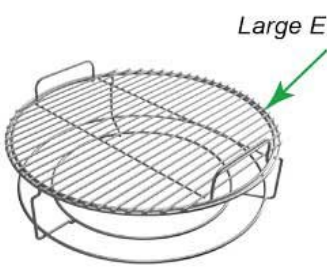

sized for gloved hands

OUT-OF-THE-BOX FUNCTIONALITY

USED WITH convEGGtor

Large EGG stainless steel cooking grid

raised direct

convEGGtor handler

HALF GRIDS

HALF STONE

can be used interchangeably

x1

x2

x2

x2

x2 + stainless steel grid

Large EGG stainless steel cooking grid

two-zone
direct and indirect zones

'no burn-zone' indirect
two half stones put together will
create a large indirect cook
area with no burn zones

larger pizza
two half stones put together will
create a larger pizza stone

Large EGG stainless steel cooking grid