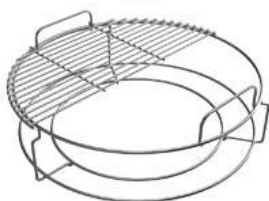

sized for gloved hands

OUT-OF-THE-BOX FUNCTIONALITY

USED WITH convEGGtor

Large EGG stainless steel cooking grid

raised direct

convEGGtor handler

HALF GRIDS

HALF STONE

can be used interchangeably

x1

x2

x2

x2

x2 + stainless steel grid

Large EGG stainless steel cooking grid

two-zone
direct and indirect zones

'no burn-zone' indirect
two half stones put together will
create a large indirect cook
area with no burn zones

larger pizza
two half stones put together will
create a larger pizza stone

Large EGG stainless steel cooking grid